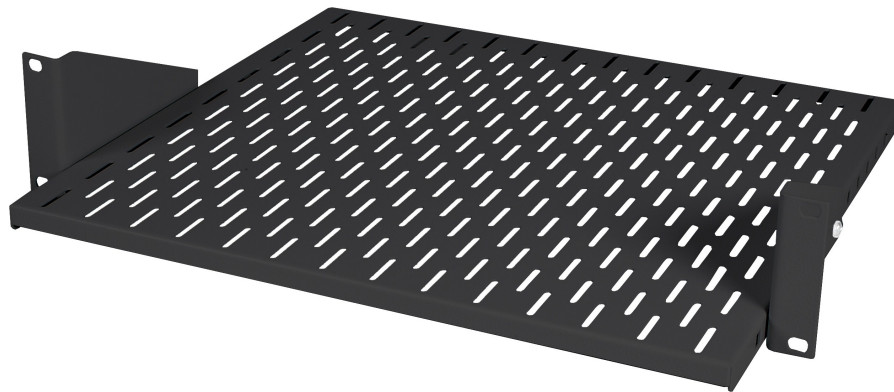

Product Information

19" fixed shelf mounted with a sliding tray, BKT 2U, RAL 7021 black

Card No. PI_11115240.2V_02.16

Features

- Made of steel sheet
- Standard coating, RAL 7035 (light grey)
- 2U holders mounted to the shelf with a sliding tray with step - adjustment of 25 mm
- Weight: 2 kg
- Load capacity: 40 kg
- Colour: RAL 7021

Performance/Variants

Type	Depth (mm)	Index
2U	400	11115240.2V